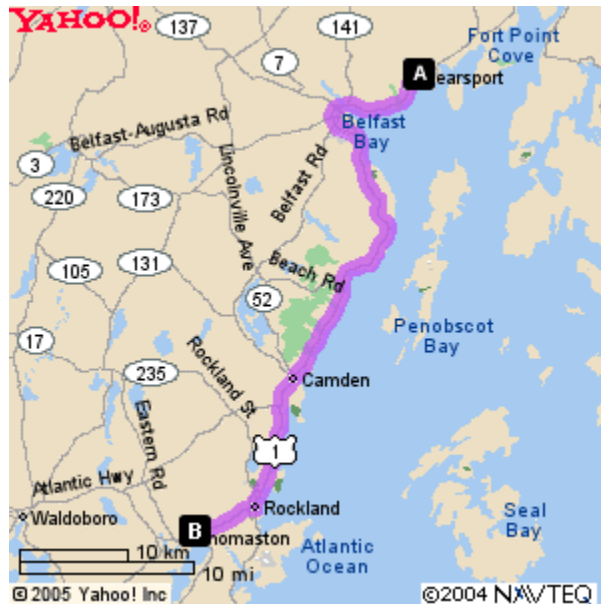

## Searsport District Middle School Baseball/ Softball Directions 2005

**St. George Middle School** - Start at SDMS. Turn right on US-1. Continue to go straight for 36.6 miles. Turn left on ME-131, and go 6.8 miles. Continue on Walleston Road for 205 miles. Turn right on Glenmere Road. Go 1.8 miles. Turn left on Blackberry Hill, and go 0.6 miles, and you will arrive at the school.

**D.R. Gaul Middle School** – Start at SDMS, turn right on US- 1. Go 602 miles. Take the ME- 3 West exit heading towards Augusta. Go 6.3 miles. Turn left on ME- 131, and go 10 miles. Turn left on Sennebec Road. Go 4.2 miles and you will arrive at the school.

**Thomaston Grammar School** – Start at SDMS, turn right on US-1 and go 37 miles. Turn right on Erin Street, and go 0.3 miles. Turn left on Stone Alley, and go 0.1 miles, and you will arrive at the school.

**Camden Rockport Middle School** – Start at SDMS, turn right on US- 1, and go 24.9 miles. Turn right on Tannery Lane, and go 0.1 miles. Turn right on Washington Street and go 0.8 miles, and you will arrive at the Camden/ Rockport Middle School.