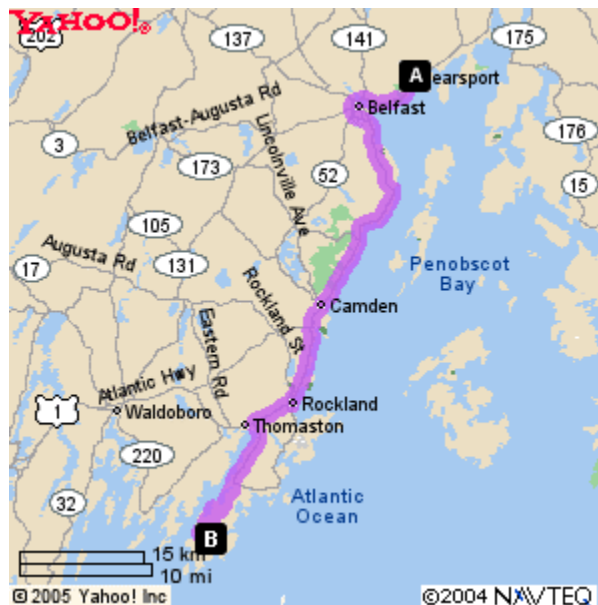

## Searsport District Middle School Baseball/ Softball Directions 2005

**St. George Middle School** - Start at SDMS. Turn right on US-1. Continue to go straight for 36.6 miles. Turn left on ME-131, and go 6.8 miles. Continue on Walleston Road for 205 miles. Turn right on Glenmere Road. Go 1.8 miles. Turn left on Blackberry Hill, and go 0.6 miles, and you will arrive at the school.

**D.R. Gaul Middle School** – Start at SDMS, turn right on US- 1. Go 602 miles. Take the ME- 3 West exit heading towards Augusta. Go 6.3 miles. Turn left on ME- 131, and go 10 miles. Turn left on Sennebec Road. Go 4.2 miles and you will arrive at the school.

**Thomaston Grammar School** – Start at SDMS, turn right on US-1 and go 37 miles. Turn right on Erin Street, and go 0.3 miles. Turn left on Stone Alley, and go 0.1 miles, and you will arrive at the school.

**Camden Rockport Middle School** – Start at SDMS, turn right on US- 1, and go 24.9 miles. Turn right on Tannery Lane, and go 0.1 miles. Turn right on Washington Street and go 0.8 miles, and you will arrive at the Camden/ Rockport Middle School.